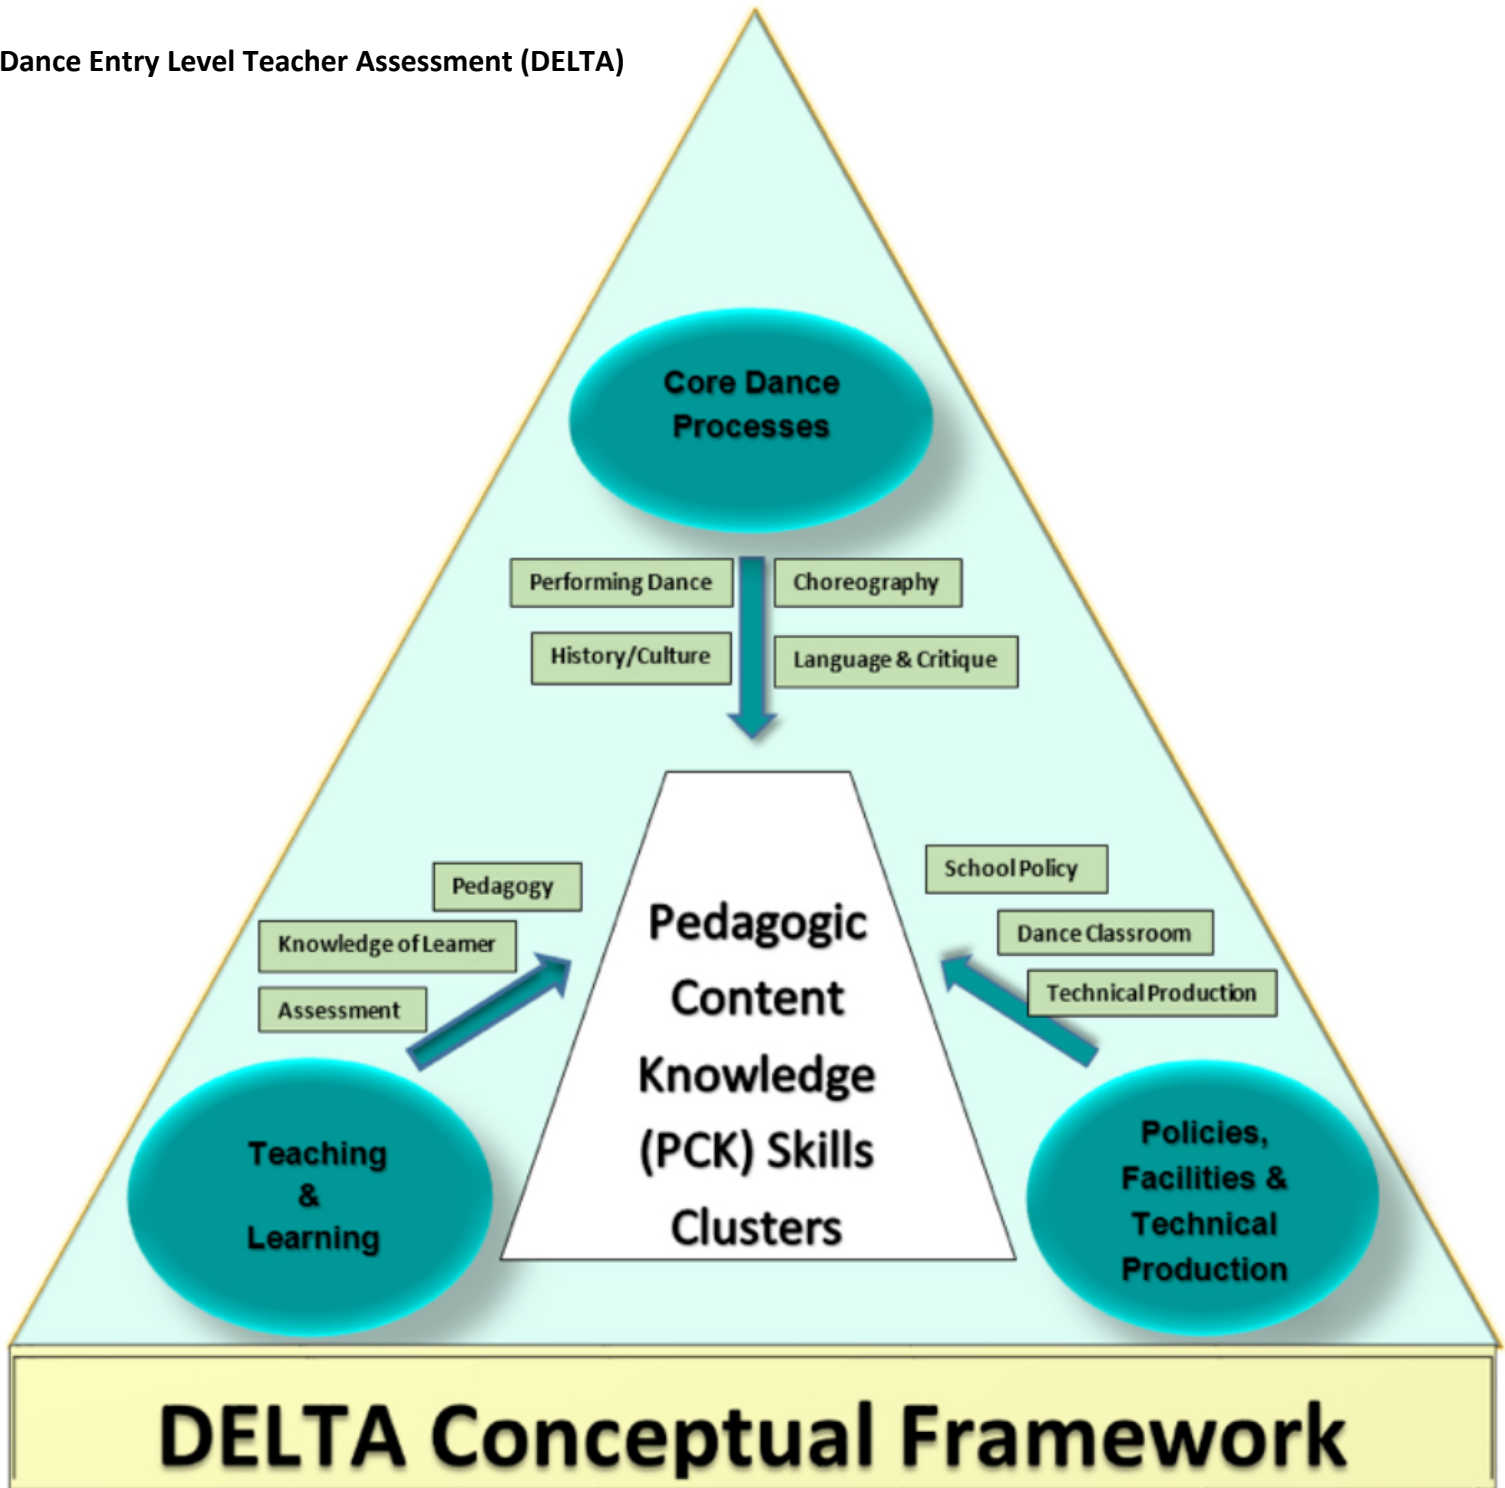

Dance Entry Level Teacher Assessment (DELTA)

*DELTA is a collaborative effort by the National Dance Education Organization (NDEO) and the State Education Agency Directors of Arts Education (SEADAE).*